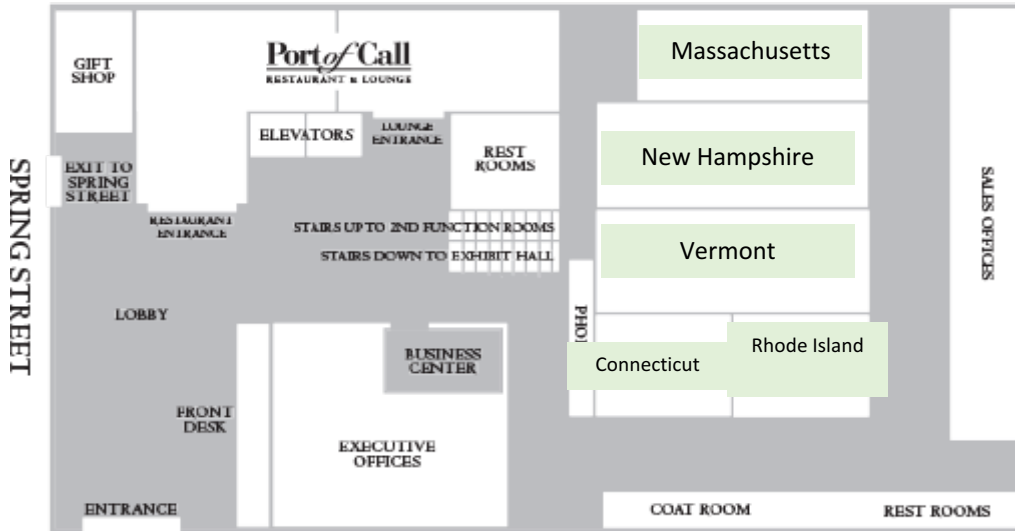

<http://mclalliance.org/>

Summit Website: <http://bit.ly/MCL2017>

Twitter hashtag: @MaineMCL

LOBBY & CONVENTION HALL LEVEL

2ND FLOOR FUNCTION ROOMS

- 30,000 square feet of flexible meeting space including a state of the art 12,500 square foot exhibit hall
- Complimentary Secure high-speed wireless Internet access available in all guest rooms and conference areas
- Complimentary 24 hour Business Center
- Indoor pool, fitness center and sauna