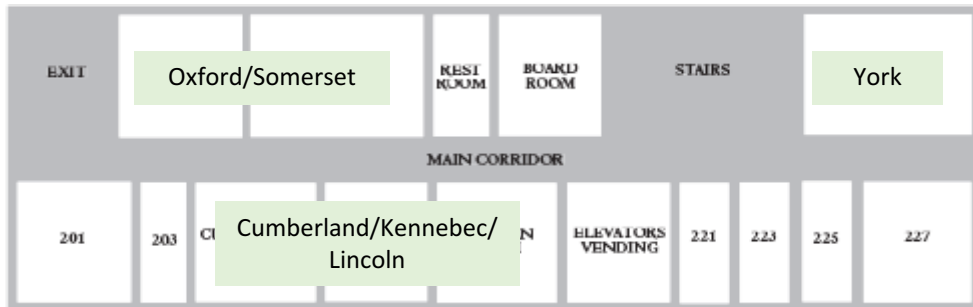

<http://mclalliance.org/>

Summit Website: <http://bit.ly/MCL2017>

Twitter hashtag: @MaineMCL

LOBBY & CONVENTION HALL LEVEL

2ND FLOOR FUNCTION ROOMS

- 30,000 square feet of flexible meeting space including a state of the art 12,500 square foot exhibit hall
- Complimentary Secure high-speed wireless Internet access available in all guest rooms and conference areas
- Complimentary 24 hour Business Center
- Indoor pool, fitness center and sauna